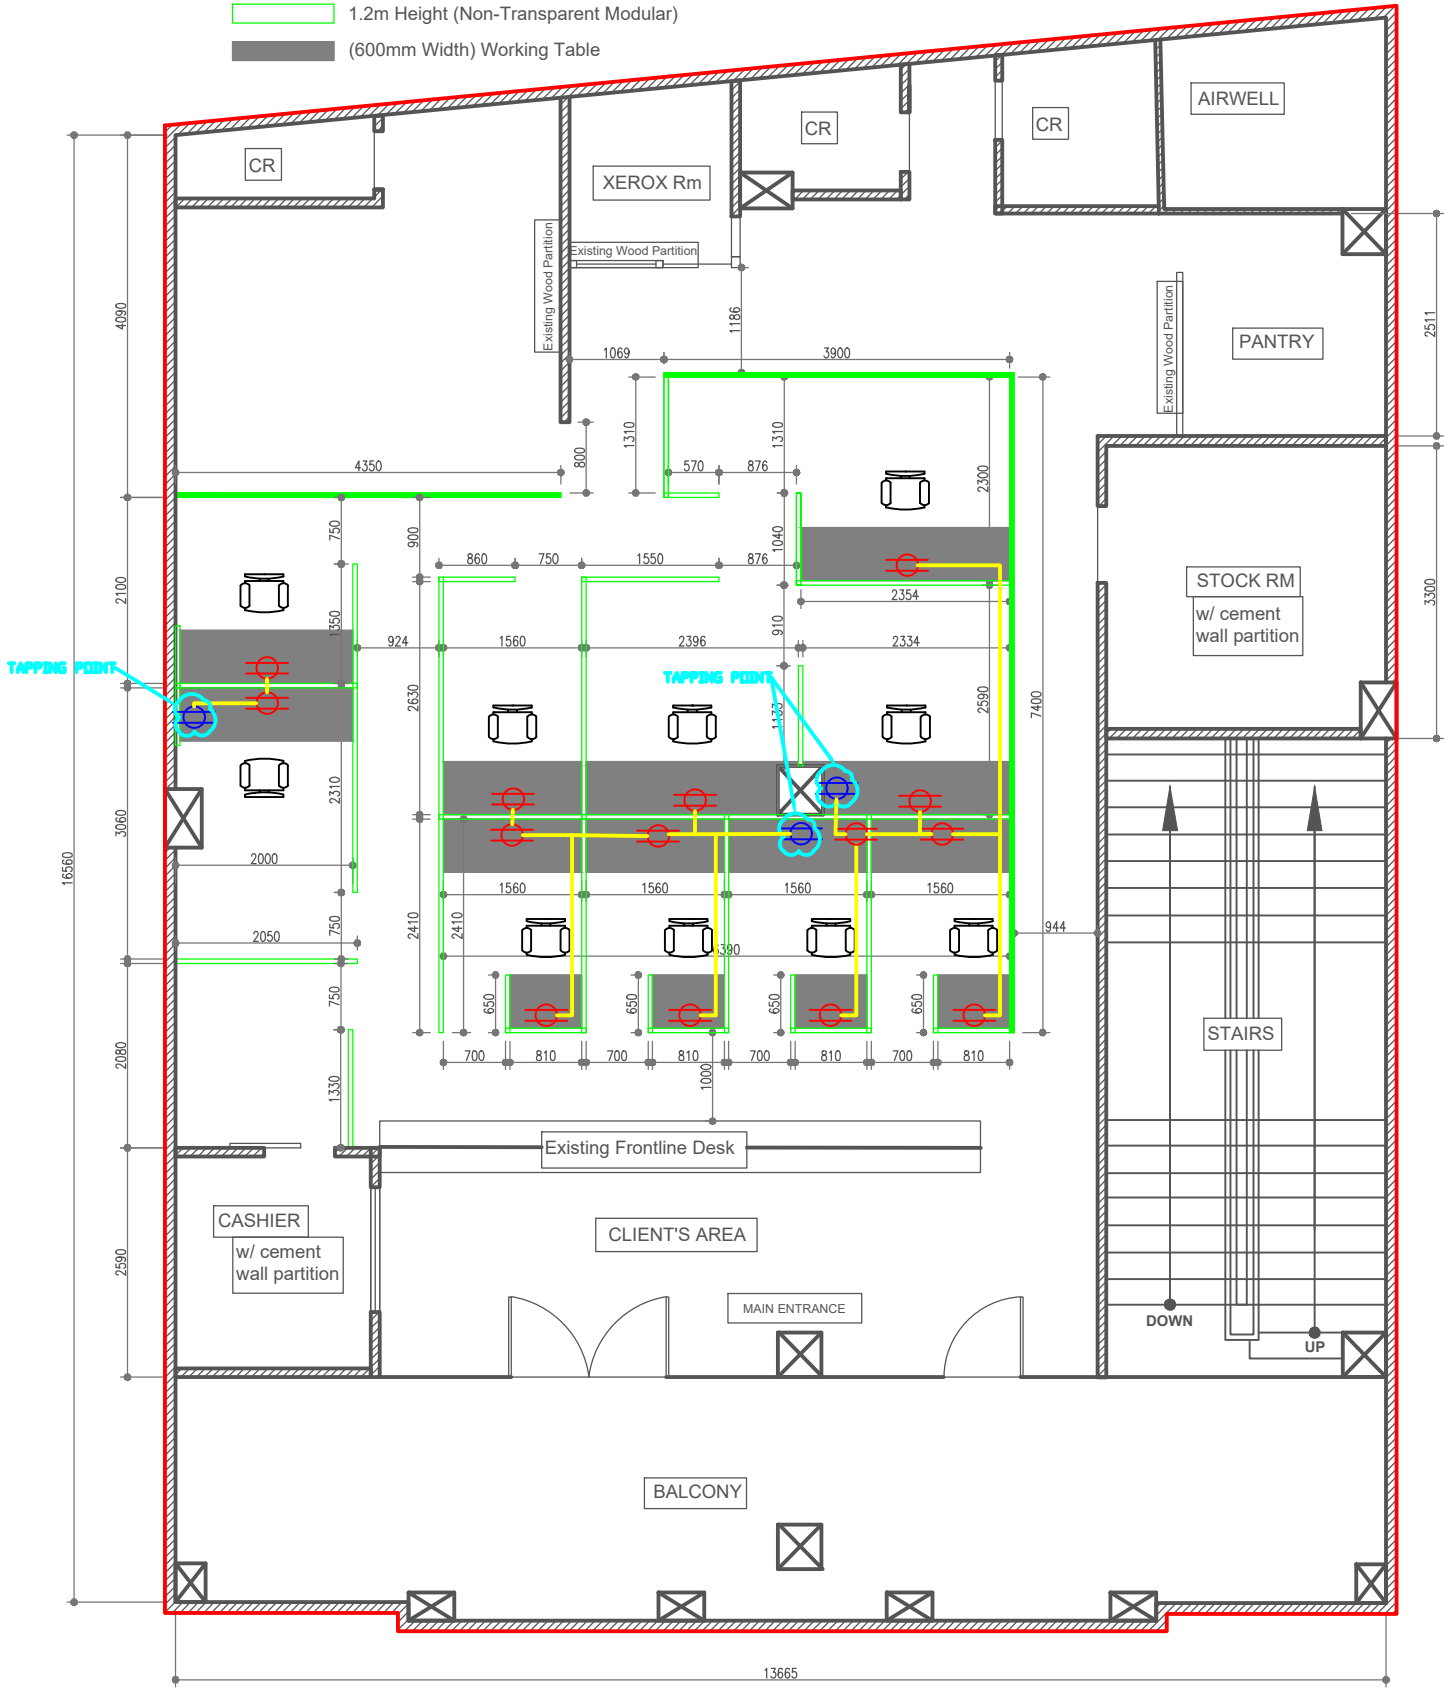

LEGEND:

- 1.5m Height (Upper Part Glass Modular)
- 1.2m Height (Non-Transparent Modular)
- (600mm Width) Working Table
- 2-1C 3.5sqmm THHN/THWN wire

PLAN "A"