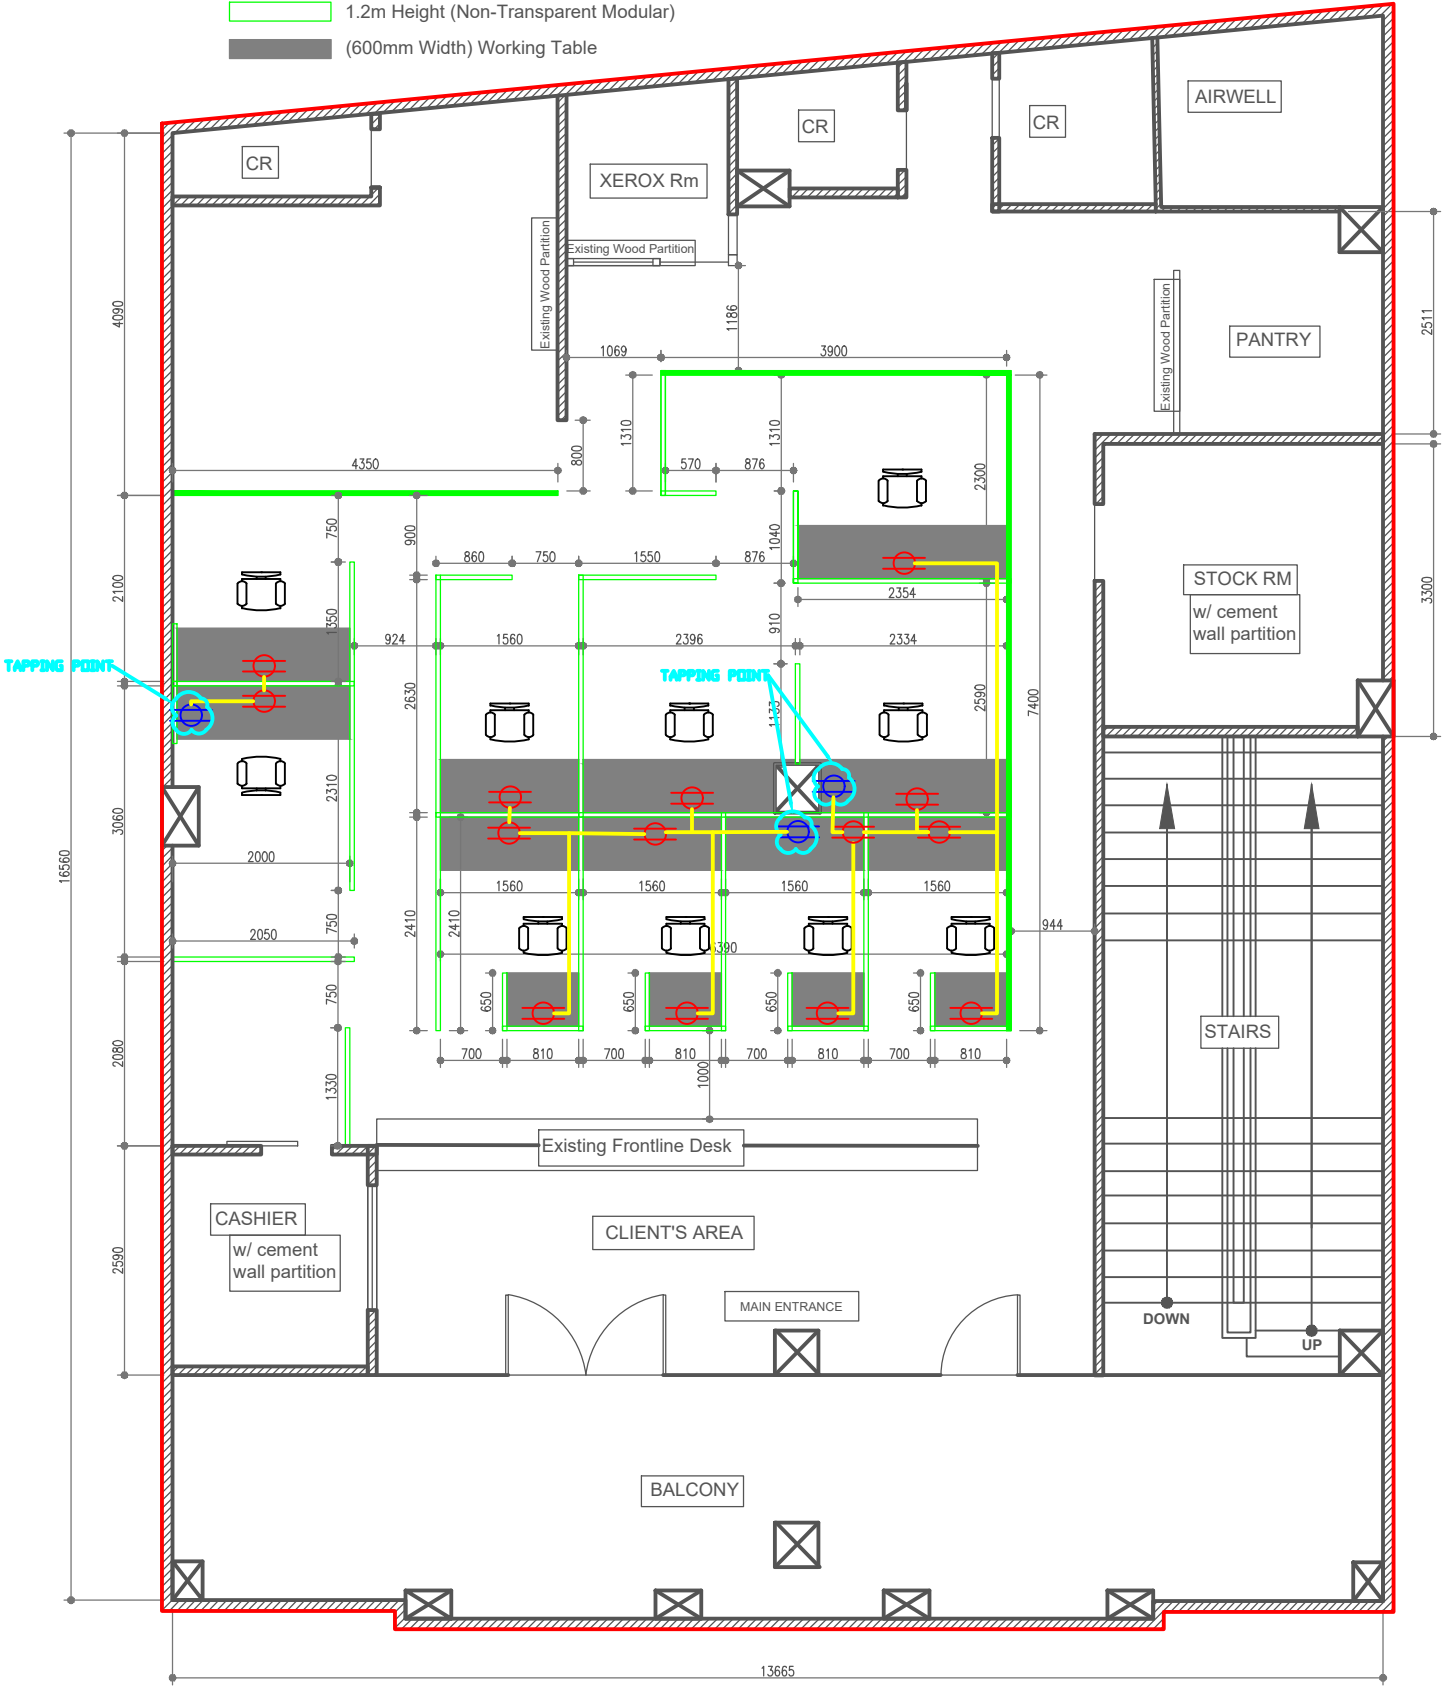

LEGEND:

- 1.5m Height (Upper Part Glass Modular)
- 1.2m Height (Non-Transparent Modular)
- (600mm Width) Working Table
- 2-1C 3.5sqmm THHN/THWN wire

PLAN "A"